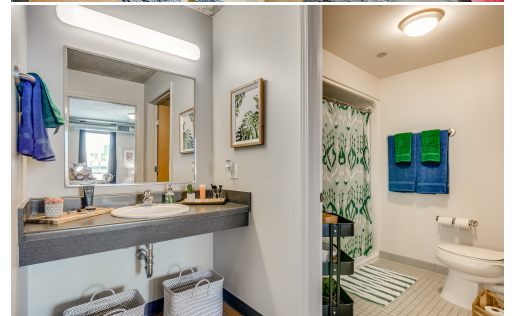

ACCOMMODATION IN CHICAGO

THE FLATS STUDENT RESIDENCE

ACCOMMODATION TYPE:

3-bedroom apartment, single room(s), twin room, 2 shared bathrooms in the apartment each with shower; private kitchen for the apartment, lounge/common area for the apartment, communal lounge/common area for the floor, study area for the floor, TV in the common area on floor

SERVICES AVAILABLE:

Laundry machines available, Wi-Fi, linen and towels

EXTRA COST OF SERVICES:

Free

BEDROOM:

Wardrobe/closet, desk, chair

KITCHEN:

Pots & pans, utensils, cutlery & crockery, microwave, oven, stovetop, coffee maker, fridge, freezer

FACILITIES:

Gym, full indoor basketball court, yoga studio, computer lab

EXTRA COST OF FACILITIES:

No; all amenities are included

FAMOUS LANDMARKS NEARBY:

Buckingham Fountain, Field Museum, Shedd Aquarium, Art Institute of Chicago, Buddy Guy's Legends (famous Chicago blues club), Lou Malnati's (famous Chicago deep dish pizza), Lake Michigan and the lakeshore path, Grant Park, Millennium Park

VISITORS OR GUESTS ALLOWED?

Yes

NOISE RESTRICTIONS?

No

SMOKING ALLOWED IN THE RESIDENCE?

No

24-HOUR SECURITY?

Yes

ROOMS CLEANED EVERY:

Cleaned on arrival

LINEN CHANGED EVERY:

Students responsible for linen cleaning

AVAILABILITY:

Year-round

MINIMUM NUMBER OF WEEKS?

No minimum

CHECK-IN AND CHECK-OUT TIMES

Check-in: Saturday 3:00pm - 10:00pm / Check-out: Saturday 10:00am

ROOM DEPOSIT?

No

ACCOMMODATION LOCATION	By foot	By bike	By bus	By subway/train
Time to the school:	35 minutes	10 minutes	35 minutes	20 minutes
Time to the nearest café / restaurant:	3 minutes	N/A	N/A	N/A
Time to the nearest supermarket:	5 minutes	N/A	N/A	N/A
Time to the nearest post office:	15 minutes	3 minutes	10 minutes	N/A
Time to the nearest ATM / bank:	5 minutes	N/A	N/A	N/A
Time to the nearest sports center:	On-site	N/A	N/A	N/A
Time to the nearest hospital:	50 minutes	25 minutes	40 minutes	30 minutes
Time to the city center:	35 minutes	10 minutes	35 minutes	20 minutes
Time to the main airport:	N/A	N/A	N/A	45 minutes