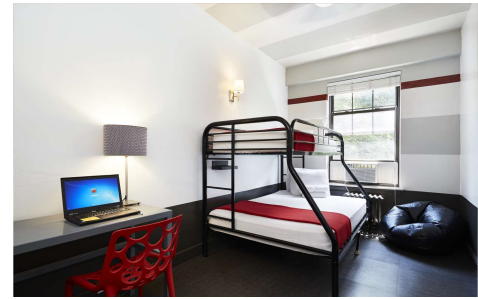

ACCOMMODATION IN CHICAGO

CHICAGO STUDENT HOSTEL - GETAWAY

ACCOMMODATION TYPE:

Hostel, single room(s), twin room(s), shared bathrooms

SERVICES AVAILABLE:

Laundry (extra charge), Wi-Fi, phone (extra charge), linen and towels (free)

EXTRA COST OF SERVICES:

BEDROOM:

Bed, closet, desk

KITCHEN:

Shared kitchen

FACILITIES:

Coin-operated laundry facilities, lounge with television and games, outside patio, free breakfast is served daily in their cafeteria from 7am – 9:30am.

EXTRA COST OF FACILITIES:

FAMOUS LANDMARKS NEARBY:

Lincoln Park, Lincoln Park Zoo, Lake Michigan, Wrigley Field

VISITORS OR GUESTS ALLOWED?

Yes

NOISE RESTRICTIONS?

Yes

SMOKING ALLOWED IN THE RESIDENCE?

No

24-HOUR SECURITY?

Yes

ROOMS CLEANED EVERY:

Cleaned on arrival

LINEN CHANGED EVERY:

Linen provided on arrival

AVAILABILITY:

Year-round

MINIMUM NUMBER OF WEEKS?

4 weeks

CHECK-IN AND CHECK-OUT TIMES

Check-in: Saturday 4:00 pm-10:00pm / Check-out: Saturday 10:00am

ROOM DEPOSIT?

A credit/debit card may be required upon check-in at hostel to cover incidentals

ACCOMMODATION LOCATION	By foot	By bike	By bus	By subway/train
Time to the school:	60 minutes	15 minutes	30 minutes	25 minutes
Time to the nearest café / restaurant:	3 minutes	1 minute	N/A	N/A
Time to the nearest supermarket:	10 minutes	5 minutes	N/A	N/A
Time to the nearest post office:	5 minutes	3 minutes	N/A	N/A
Time to the nearest ATM / bank:	3 minutes	2 minutes	N/A	N/A
Time to the nearest sports center:	30 minutes	15 minutes	20 minutes	15 minutes
Time to the nearest hospital:	10 minutes	5 minutes	10 minutes	N/A
Time to the city center:	60 minutes	15 minutes	30 minutes	25 minutes
Time to the main airport:	N/A	N/A	N/A	45 minutes