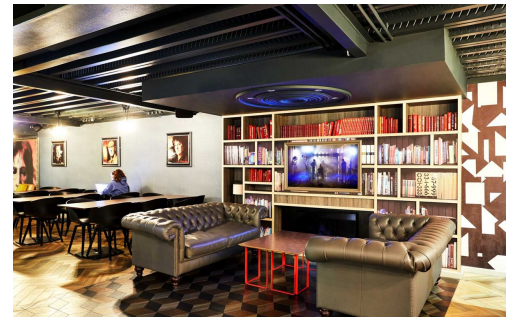

Student halls, individual studio apartments, single room(s), en-suite bathroom(s), shower, private kitchen for the apartment, study area for the halls/ hostel, TV in the bedroom, TV in the common area

SERVICES AVAILABLE:

Laundry (extra charge), Wi-Fi, cleaning service (extra charge), free breakfast, free bike hire, on-site gym

EXTRA COST OF SERVICES:

Cleaning service: £10 for 60 minutes or £29 for 120 minutes, Laundry: £4 wash and dry/ £10 service dry

BEDROOM:

TV, mini fridge, wardrobe/ closet, desk, lamp, chair

KITCHEN:

Pots & pans, cooking utensils, cutlery & crockery, microwave, stovetop, toaster, kettle, fridge, freezer

FACILITIES:

Gym, vending/ snack machine, laundry facilities, bike room

EXTRA COST OF FACILITIES:

No

FAMOUS LANDMARKS NEARBY:

The Albert Dock, Liverpool Cathedral, Chinatown

VISITORS OR GUESTS ALLOWED?

Yes

NOISE RESTRICTIONS?

Yes (From 22:00 every day)

SMOKING ALLOWED IN THE RESIDENCE?

No

24-HOUR SECURITY?

yes

ROOM CLEANING:

Cleaned on arrival, students are responsible for cleaning their own studio but a cleaning service is available for an extra charge, all communal areas are tended to by an on-site cleaner

LINEN CHANGING:

Linen cleaned on arrival

AVAILABILITY:

Year-round

MINIMUM NUMBER OF WEEKS?

No minimum

CHECK-IN AND CHECK-OUT TIMES:

Check-in: 14:00 / Check-out: 10:00

ROOM DEPOSIT?

No - Card details taken on arrival and charged only when damage occurs

ACCOMMODATION LOCATION	By foot	By bike	By bus	By subway/train
Time to the school (Liverpool):	7 minutes	3-4 minutes	N/A	N/A
Time to the nearest café / restaurant:	1 minute	N/A	N/A	N/A
Time to the nearest supermarket:	3 minutes	N/A	N/A	N/A
Time to the nearest post office:	10 minutes	4 minutes	N/A	N/A
Time to the nearest ATM / bank:	2 minutes	N/A	N/A	N/A
Time to the nearest sports center:	On-site	On-site	On-site	On-site
Time to the nearest hospital:	15 minutes	7 minutes	N/A	N/A
Time to the city center:	2 minutes	N/A	N/A	N/A
Time to the main airport:	N/A	20 minutes	30 minutes	N/A