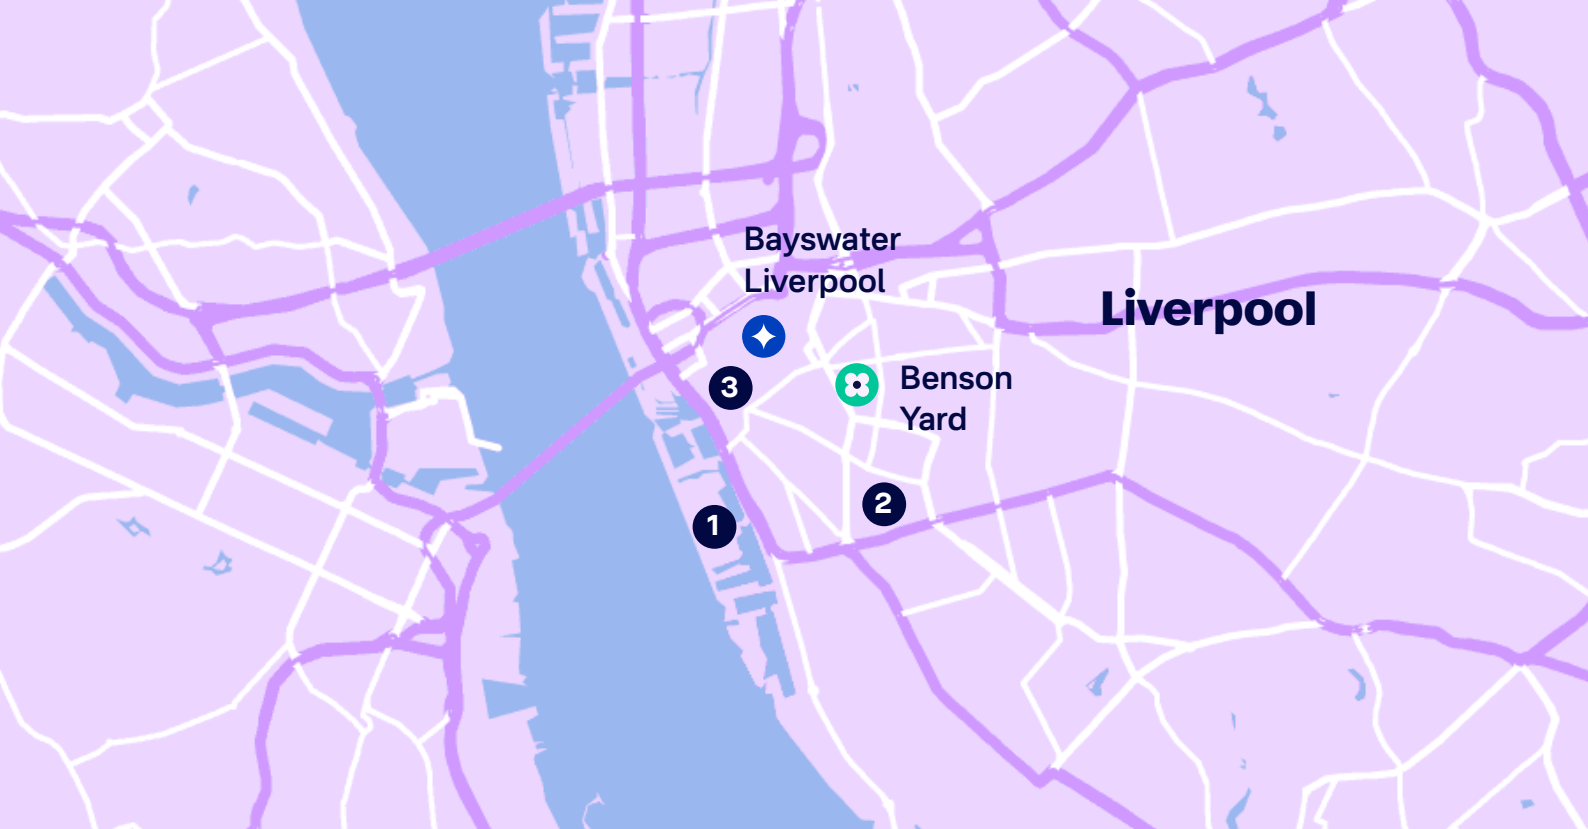

Getting around

To the school

11 minutes walk.

From the airport by public transport

Liverpool John Lennon Airport is 40 mins by bus. Buses run every 15 minutes 24/7.

Bayswater airport transfer available on booking.

Liverpool travel information

Journey planners, travel pass information can be found at merseytravel.gov.uk

Travel times:

Bayswater Liverpool	11 mins	
The Waterfront	20 mins	
The Georgian Quarter	14 mins	
Liverpool One	6 mins	

bayswater.ac/liverpool

E-mail us
bookings@bayswater.ac

Telephone
+44 (0)151 332 2581

Address
18 Benson St, Liverpool, L1 2ST

Agent Enquiries

Our Agents are appointed experts in your country and can give you specialist advice on our courses, as well as any visa requirements. Contact us for an Agent in your area.

For agent sales enquiries please contact us at sales@bayswater.ac