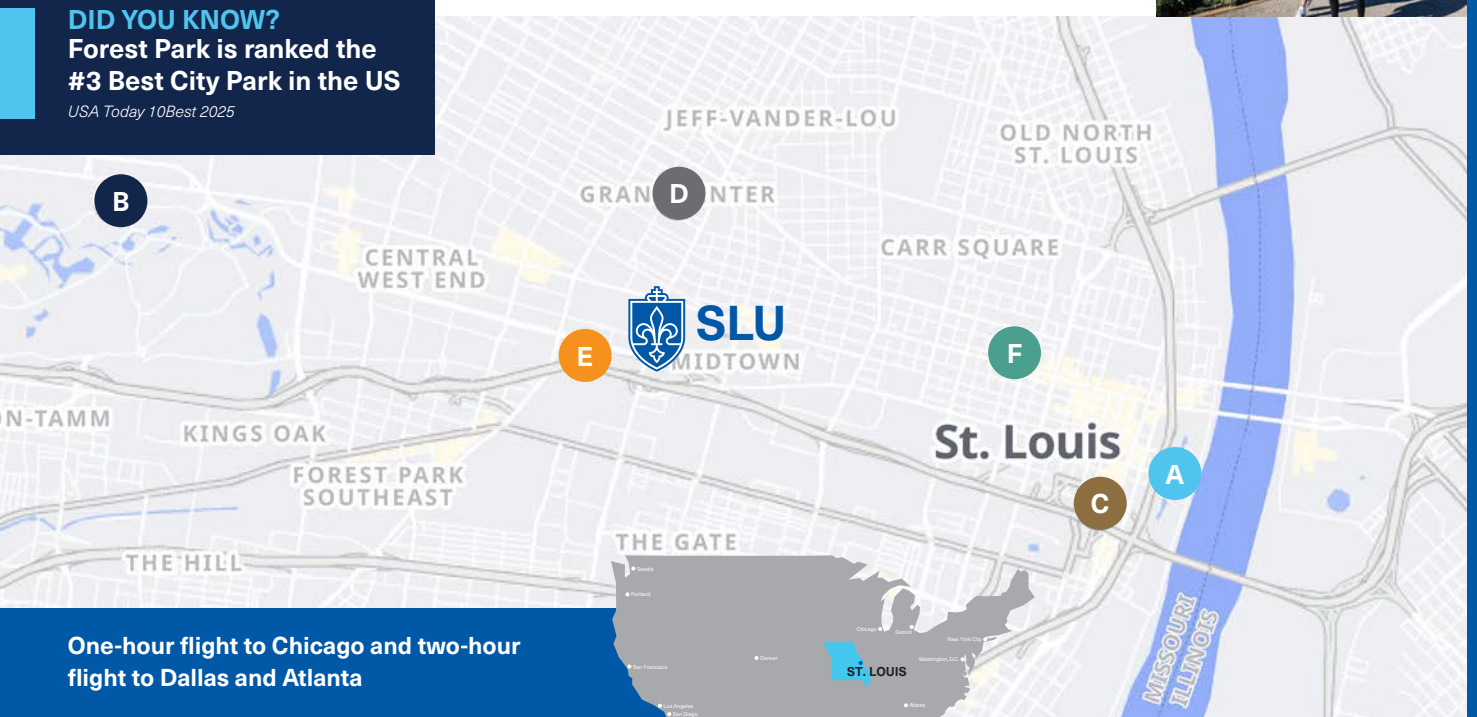

Watch to see why St. Louis is such a great place to live and study

Explore St. Louis,
The Gateway City

#29 in America's Best Cities
World's Best Cities 2025

- A. Gateway Arch:** The symbol of St. Louis is the Gateway Arch, a national monument standing 192 meters high on the banks of the Mississippi River. Take a ride to the top of the Arch and visit the museum to learn about the monument's role in US history.
- B. Forest Park:** The park is a bike ride from campus and is home to the Saint Louis Zoo, Saint Louis Art Museum and various outdoor activities and festivals.
- C. Busch Stadium:** Go to a St. Louis Cardinals baseball game at Busch Stadium.
- D. Grand Center Arts District:** Adjacent to campus, enjoy Broadway shows at The Fabulous Fox Theatre or performances at the second oldest symphony orchestra in the US at Powell Hall.
- E. City Foundry STL:** From local favorites, like toasted ravioli to wood-fired pizza, you can choose from 20 vendors at the City Foundry Food Hall. The City Foundry also has a cinema, a 700-guest event space, offices and a grocery store.
- F. City Museum:** City Museum is a playground for all ages. Check out the rooftop deck for a great view of the city, climb through tunnels, slide down one of the many daring slides and more in this fully interactive space.

DID YOU KNOW?
Forest Park is ranked the #3 Best City Park in the US

USA Today 10Best 2025

One-hour flight to Chicago and two-hour flight to Dallas and Atlanta

“When I arrived in St. Louis, it was actually my first time to the US. I was really excited and a little bit nervous, but it’s actually the same as the TV series or the movie shows. People here are really friendly and nice. They don’t care how many mistakes I said when I chat with them. Even strangers will say hello to you. So, I feel really comfortable to study here.”