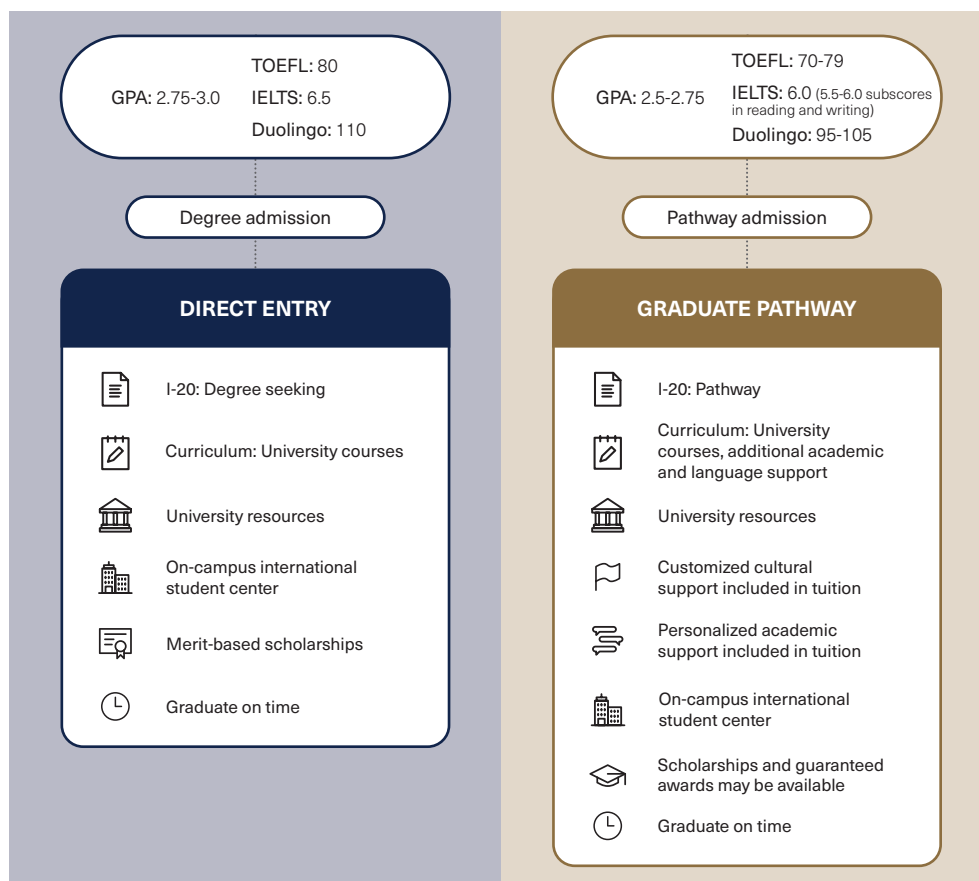

Admission ROUTES

Your path to a US degree starts here. We offer various admission routes to fit your academic journey. Explore your options below.

How do I qualify?

Please refer to the entry requirements to see which admission route is a good match.

How will I be admitted?

You will be admitted either through Pathway admission or Degree admission. Pathway admission provides a Pathway I-20. Degree admission provides a Degree-seeking I-20.

What's included?

We offer a variety of support services. Please see the chart below for more details.

Graduate

Ready to learn more?

Scan the QR code to learn more about our graduate admission routes.

Undergraduate

<p>TOEFL: 80 GPA: 3.0 IELTS: 6.5 Duolingo: 110</p> <p>Degree admission</p> <p>DIRECT ENTRY</p> <ul style="list-style-type: none"> I-20: Degree seeking Curriculum: University courses University resources On-campus international student center Merit-based scholarships Graduate on time 	<p>TOEFL: 60-79 GPA: 2.5 IELTS: 5.5-6.0 Duolingo: 90-100</p> <p>Pathway admission</p> <p>INTERNATIONAL YEAR ONE</p> <ul style="list-style-type: none"> I-20: Pathway Curriculum: University courses, additional academic and language support University resources Customized cultural support included in tuition Personalized academic support included in tuition On-campus international student center Scholarships and guaranteed awards may be available Graduate on time
--	---