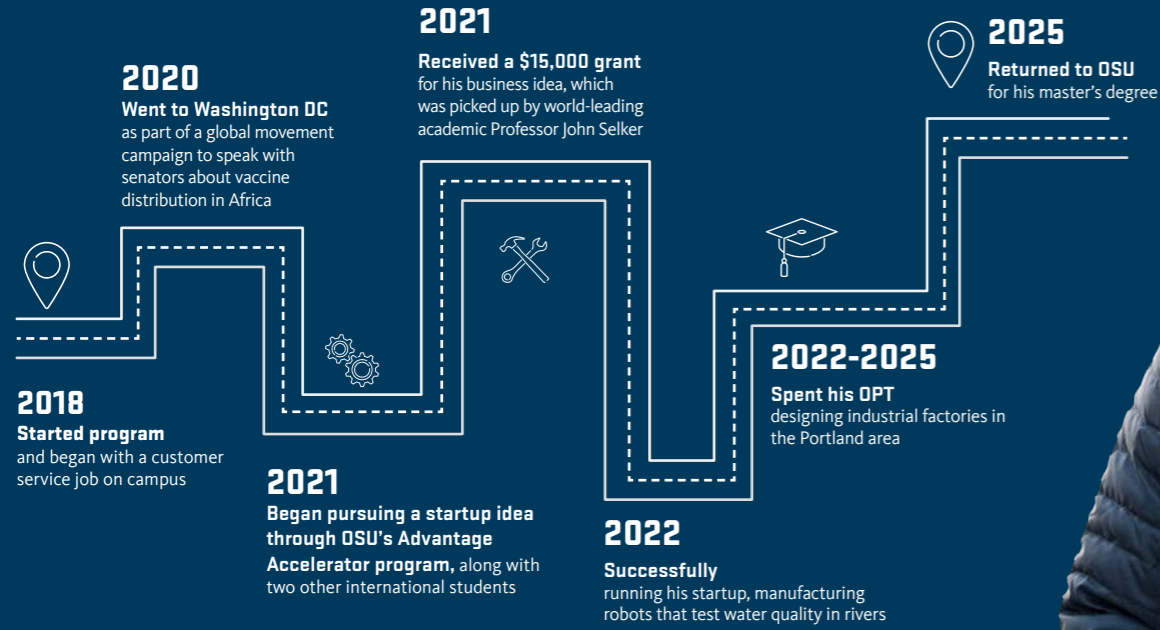

100%

of international students get career support and résumé development opportunities

STUDENT JOURNEY

Nikhil, India and Kenya | Class of 2022
Mechanical and manufacturing engineering double major

“The facilities at OSU have helped me get hands on experience with a lot of machines such as lathes, mills, 3D printers and laser cutters. My involvement in the current job I have as a mechanical engineer has helped me develop the practical skills I learned in class.”

The West Coast's most valuable GRADUATE DEGREE

GRADUATE PROGRAM SPOTLIGHTS

- Work with corporate partners to solve real-world problems.
- Develop global solutions at a Tier 1 research university.
- Receive academic and personal support designed for international students.
- Graduate in 1.5 years and land a job with top companies.