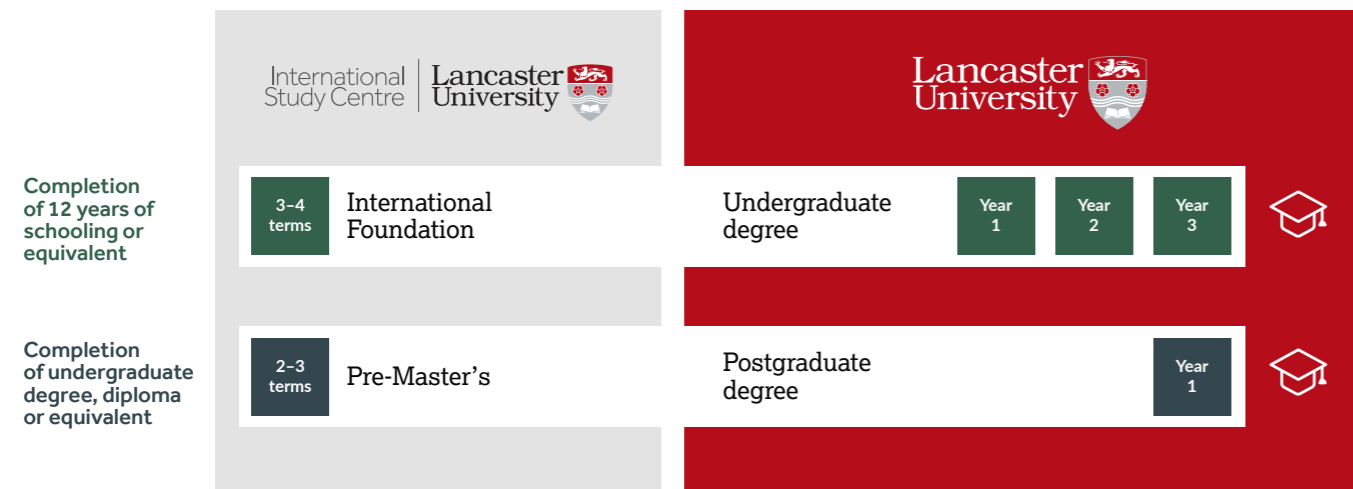

Law

Learn the principles of justice and build your legal career at a diverse and international law school.

UK top 15

for Law

The Times and The Sunday Times Good University Guide 2025

Career prospects

One of the UK's top 20 universities for Law careers, based on alumni success 15 months after graduation.

Guardian University Guide 2025

Community practice

Put your knowledge to good use through Legal Advice – an initiative where students give free legal guidance to the local community.

Our programmes

Prepare for your degree with pathways designed in partnership with Lancaster University. Explore your options to see what your study journey could look like.

International Foundation

Leads to Year 1 of an undergraduate degree at Lancaster University.

- Bridges the gap between high school and university study.
- Modules tailored to build the academic knowledge you need for your chosen degree.
- English language classes help develop your skills to meet the university's requirements.
- Regular start dates and flexible study lengths to suit different English language levels.