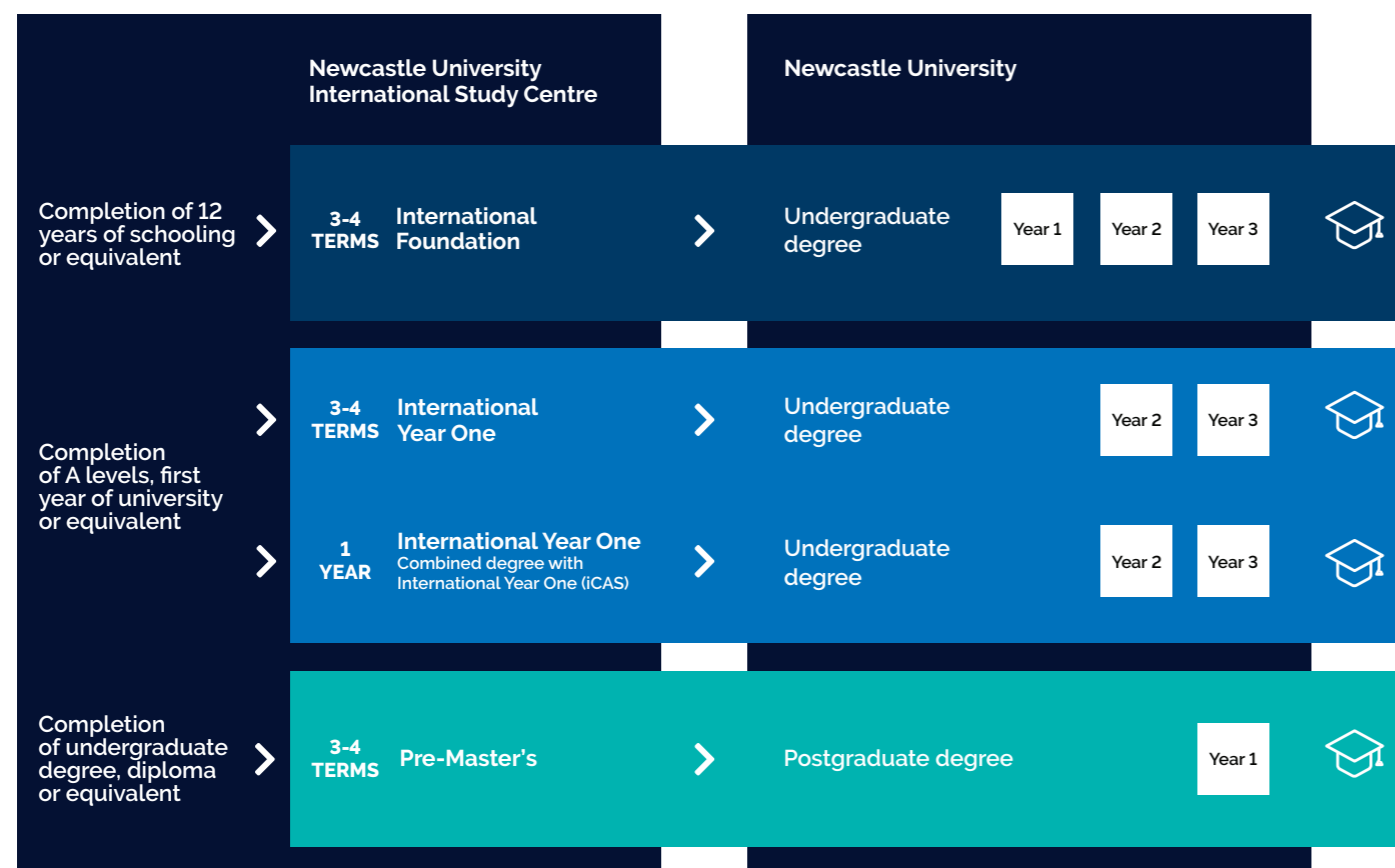

Our programmes

Prepare for your degree with pathways designed in partnership with Newcastle University. Explore your options to see what your study journey could look like.

Pathway programmes

Combined degree with pathway (iCAS)

Complete your International Year One and degree in a single study plan and on one visa with our iCAS – integrated Confirmation of Acceptance for Studies (CAS) – programmes.

- One visa for the full length of your study plan.
- Continue directly to Year 2 of your degree after your pathway.
- Apply with a range of English language qualifications, not just IELTS.

English language courses

Academic English

- Increase your IELTS score by up to 1 band per term.
- Learn the academic vocabulary you'll need for your degree.
- Develop study skills such as debating, interpreting, presenting and essay writing.

Pre-sessional English

- English language and study skills for Newcastle University offer holders.
- Learn with other international students preparing for similar degrees.

International Foundation

Leads to Year 1 of an undergraduate degree at Newcastle University.

- Bridges the gap between high school and undergraduate study.
- Modules tailored to build the academic knowledge you need for your chosen degree.
- English language classes help develop your skills to meet the university's requirements.
- Regular start dates and flexible study lengths to suit different English language levels.

Which degrees can I study?

Prepare for degrees in a range of subjects, including:

Architecture	Computing
Biomedical sciences	Engineering
Business	Humanities and social sciences

Find out more:

International Year One

Leads to Year 2 of an undergraduate degree at Newcastle University.

- Complete your degree in the same amount of time as domestic students, saving you time and money.
- The same course content as first year university students, with smaller class sizes and focused support.
- Prepare for university study with additional English language and academic support.
- Regular start dates and flexible study lengths to suit different English language levels.

Which degrees can I study?

Prepare for degrees in a range of subjects, including:

Accounting	Engineering
Architecture	Finance
Business	

Find out more:

Pre-Master's

Leads to a postgraduate degree at Newcastle University.

- Increase your knowledge of academic theory and subjects related to your degree.
- Develop advanced study skills such as research, critical thinking and written communication.
- Regular start dates and flexible study lengths to suit different English language levels.

Which degrees can I study?

Prepare for degrees in a range of subjects, including:

Accounting	Finance
Architecture	Law
Business	Marketing

Find out more:

Explore our full range of programmes:
nclisc.com