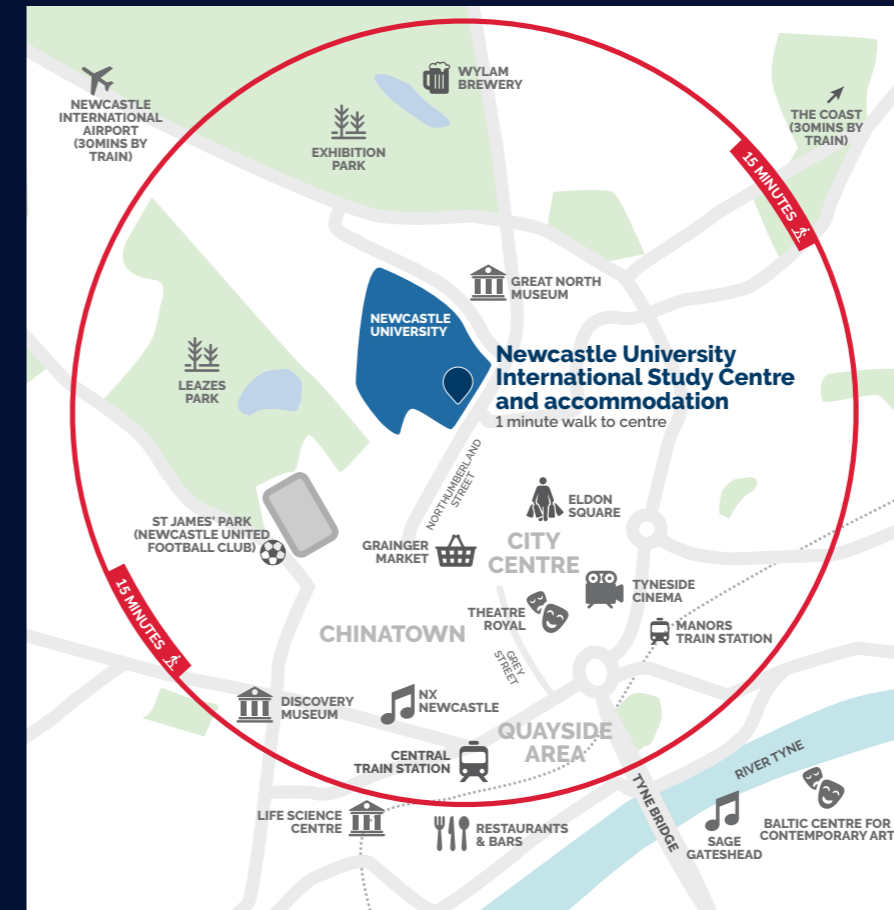

Why choose our accommodation?

All bills included
No surprise costs

Under-18 support
Extra safety, care and supervision

On-campus living
A 1-minute walk to class

Ready-made community
Live alongside classmates

Explore your accommodation options:
nclisc.com/accommodation